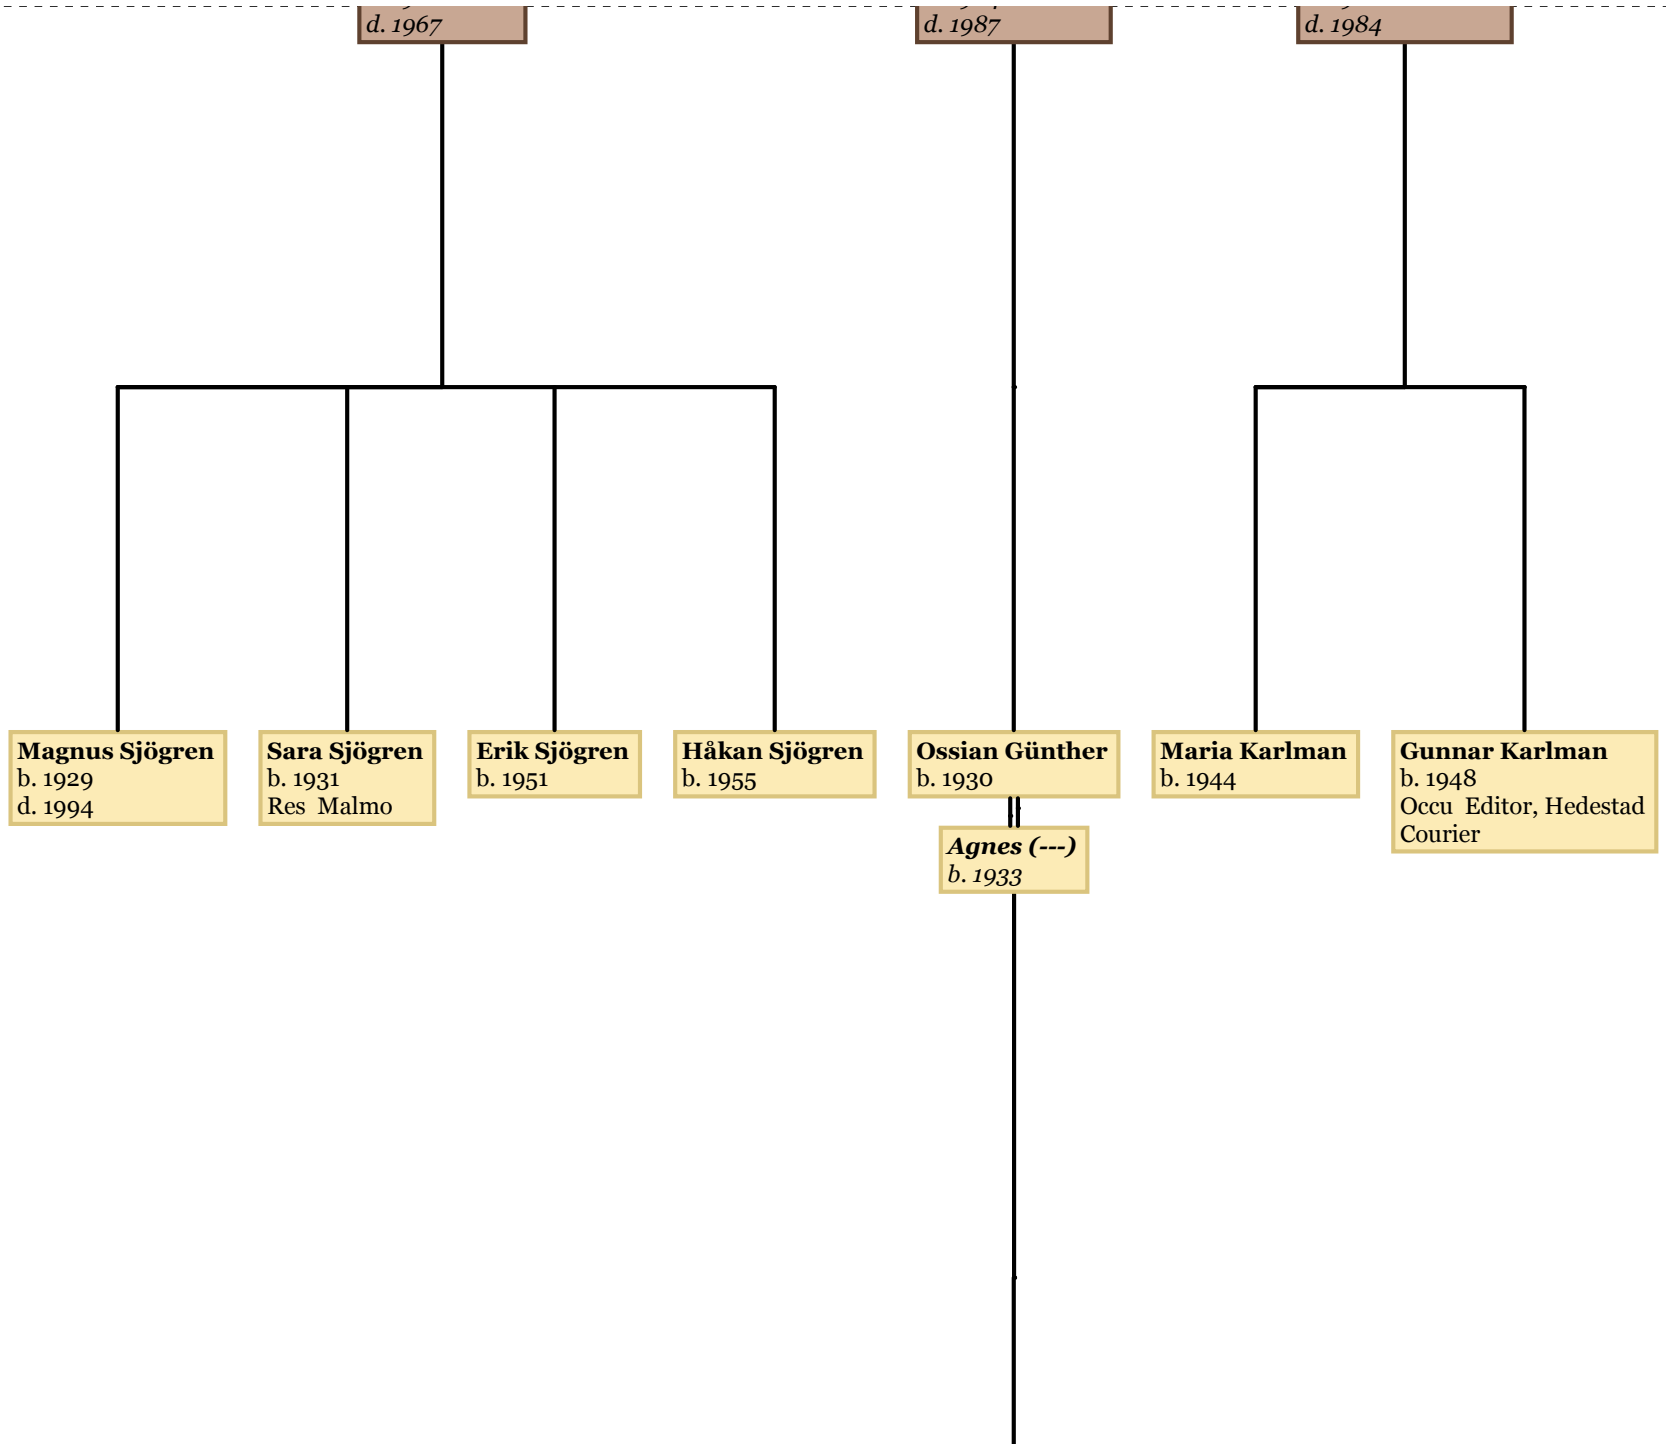

"Girl with the Dragon Tattoo" - Vanger Family (<http://ProgenyGenealogy.com>)

Jakob Günther
b. 1952

Alexandre Vangeersad
b. France
Fact 1818 Granted Hedeby
Estate

Unknown

Adrian Vangeersad
b. France

Unknown

Hassel
i Dentist

Sara Witt
d. 1964 Ronneby

Spencer Cochran
m. 1971 Italy
d. 1994 Australia

Jeff Cochran

Son Cochran

Daughter Cochran

Birger Vanger

Unknown